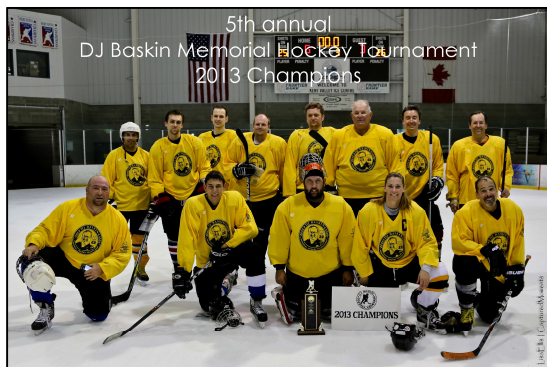

Kent Valley Ice Centre Hosts 5th Annual DJ Baskin Memorial Hockey Tournament

Kent Valley Ice Centre, Kent, WA. July 21, 2013

– Kent Valley Ice Centre hosted the 5th Annual DJ Baskin Hockey Tournament Friday July 19th through Sunday July 21st to benefit Cops with Cancer and the Special Olympics. The annual tournament attracted adult hockey players from throughout the region to compete in a 4-team round-robin series Friday and Saturday with the

tournament final on Sunday.

Four teams, **Taser**, **Revolver**, **Speedtrap** and **Nightstick**, competed for the tournament title. KVHA's Coach Rod Britten scored a Hat Trick in the final game to lead Team Speedtrap to victory in the tournament final.

Pat Ellis, Board Member with Cops with Cancer, thanked participants following the tournament final. Ellis introduced Mike Buckingham, former Washington State Patrolman. Bucking expressed his appreciation for the fundraising effort of all those involved in the DJ Baskin Memorial Hockey Tournament. Buckingham receives support from "Cops with Cancer" in his battle with cancer.

"On the Edge" Café Celebrates a Decade of Food Service

Kent Valley Ice Center's "On the Edge" Café has been putting out great food for more than a decade. Earlier this year we came out with a few new menu items like the 1/3lb Bourbon Burger, Bacon Garlic Fries and Tim's new Sunrise Burger.

We sport an outdoor patio for outdoor dining, and for you sun bathers. The patio overlooks five baseball fields and sports a great view of Mount Rainier to top your day off. Come on in and give us a taste.

"On the Edge" Café can also host and cater your event. Contact Tim Scott, Café Manager & Assistant Facility Manager, for more details. (253) 850-2400 Ext. 26.

** SALE **

Check out the Discounts in the Kent Valley Ice Centre Pro Shop.